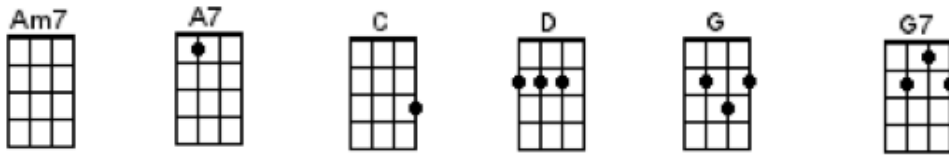

Love By Nat King Cole

G Am7
L is for the way you look at me
D G
O is for the only one I see
G7 C
V is very, very extraordinary
A7 D
E is even more than anyone that you adore can

G Am7
Love is all that I can give to you
D G
Love is more than just a game for two
G7
Two in love can make it
C
Take my heart and please dont break it
D G
Love was made for me and you