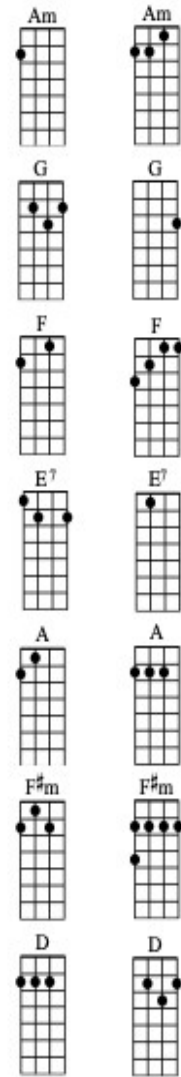

Runaway

Words and music by Del Shannon and Max Crook, 1961

A^m G
As I walk along, I wonder
F
A what went wrong with our love
E⁷
A love that was so strong

A^m
And as I still walk on
G
I think of the things we've done
F E⁷
Together, while our hearts were young

A
I'm a walkin' in the rain
F^{#m}
Tears are fallin' and I feel a pain
A
A wishin' you were here by me
F^{#m}
To end this misery
A F^{#m}
And I wonder, I wa wa wa wa wonder
A
Why~ a why, why, why, why
F^{#m}
Why she ran away
D E⁷
And I wonder a where will she sta~ay
A
My little runaway
D
A run, run, run, run
A E⁷
Runaway

Soprano Baritone

Optional Solo (repeat to top & strum first 2 verses)

A
Runaway
D
A run, run, run, run
A
Runaway
D
A run, run, run, run
A
Runaway...