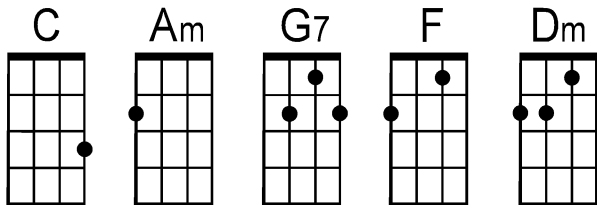

# Dream Lover

by Bobby Darin (1959)

Intro: C, Am, C, Am

C Am  
Every night, I hope and pray, a dream lover will come my way.  
C Am  
A girl(guy) to hold in my arms, and know the magic of her(his) charms.  
C // G7// C// F//  
Because I want a girl(guy) to call my own  
C Am Dm G7 C G//  
I want a dream lover so I won't have to dream a-lone.

C Am  
Dream lover, where are you? With a love, oh, so true.  
C Am  
And a hand that I can hold, To feel her(him) near, when I grow old.  
C // G7// C// F//  
Because I want a girl(guy) to call my own  
C Am Dm G7 C C7  
I want a dream lover so I won't have to dream a-lone.

Bridge:  
F  
Some day, I don't know how  
C  
I hope she(he)'ll hear my plea  
D7  
Some way, I don't know how  
G7  
She(he)'ll bring her love to me.

C Am  
Dream lover, until then, I'll go to sleep and dream again.  
C Am  
That's the only thing to do, until my lovers dreams come true  
C // G7// C// F//  
Because I want a girl(guy) to call my own  
C Am Dm G7 C Am  
I want a dream lover so I don't have to dream a-lone.  
C Am Dm G7 C//  
I want a dream lover so I don't have to dream a-lone.