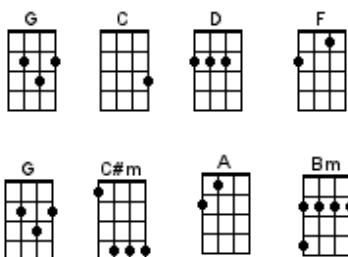

I Can See Clearly Now by Johnny Nash

Intro C#m / G / C#m / G / C / Bm / A / A

D G D G A
I can see clearly now, the rain has gone, I can see all obstacles in my way

D G D
Gone are dark clouds that had me blind

C G D
Its gonna be a bright, bright sunshiny day

D G D G A
I think I can make it now, the pain has gone, all of the bad feeling have disappeared

D G D
Here is the rainbow I've been praying for

C G D
Its gonna be a bright, bright sunshiny day

F C
Look all around, there's nothing but blue skies

F A C#m / G / C#m / G / C / Bm / A / A
Look straight ahead, nothing but blue skies.....

D G D G A
I think I can make it now, the pain has gone, all of the bad feeling have disappeared

D G D
Here is the rainbow I've been praying for

C G D
Its gonna be a bright, bright sunshiny day

C G D
Its gonna be a bright, bright sunshiny day

C G D D.
Its gonna be a bright, bright sunshiny day

Chords used in this song

<http://bukec.weebly.com/>